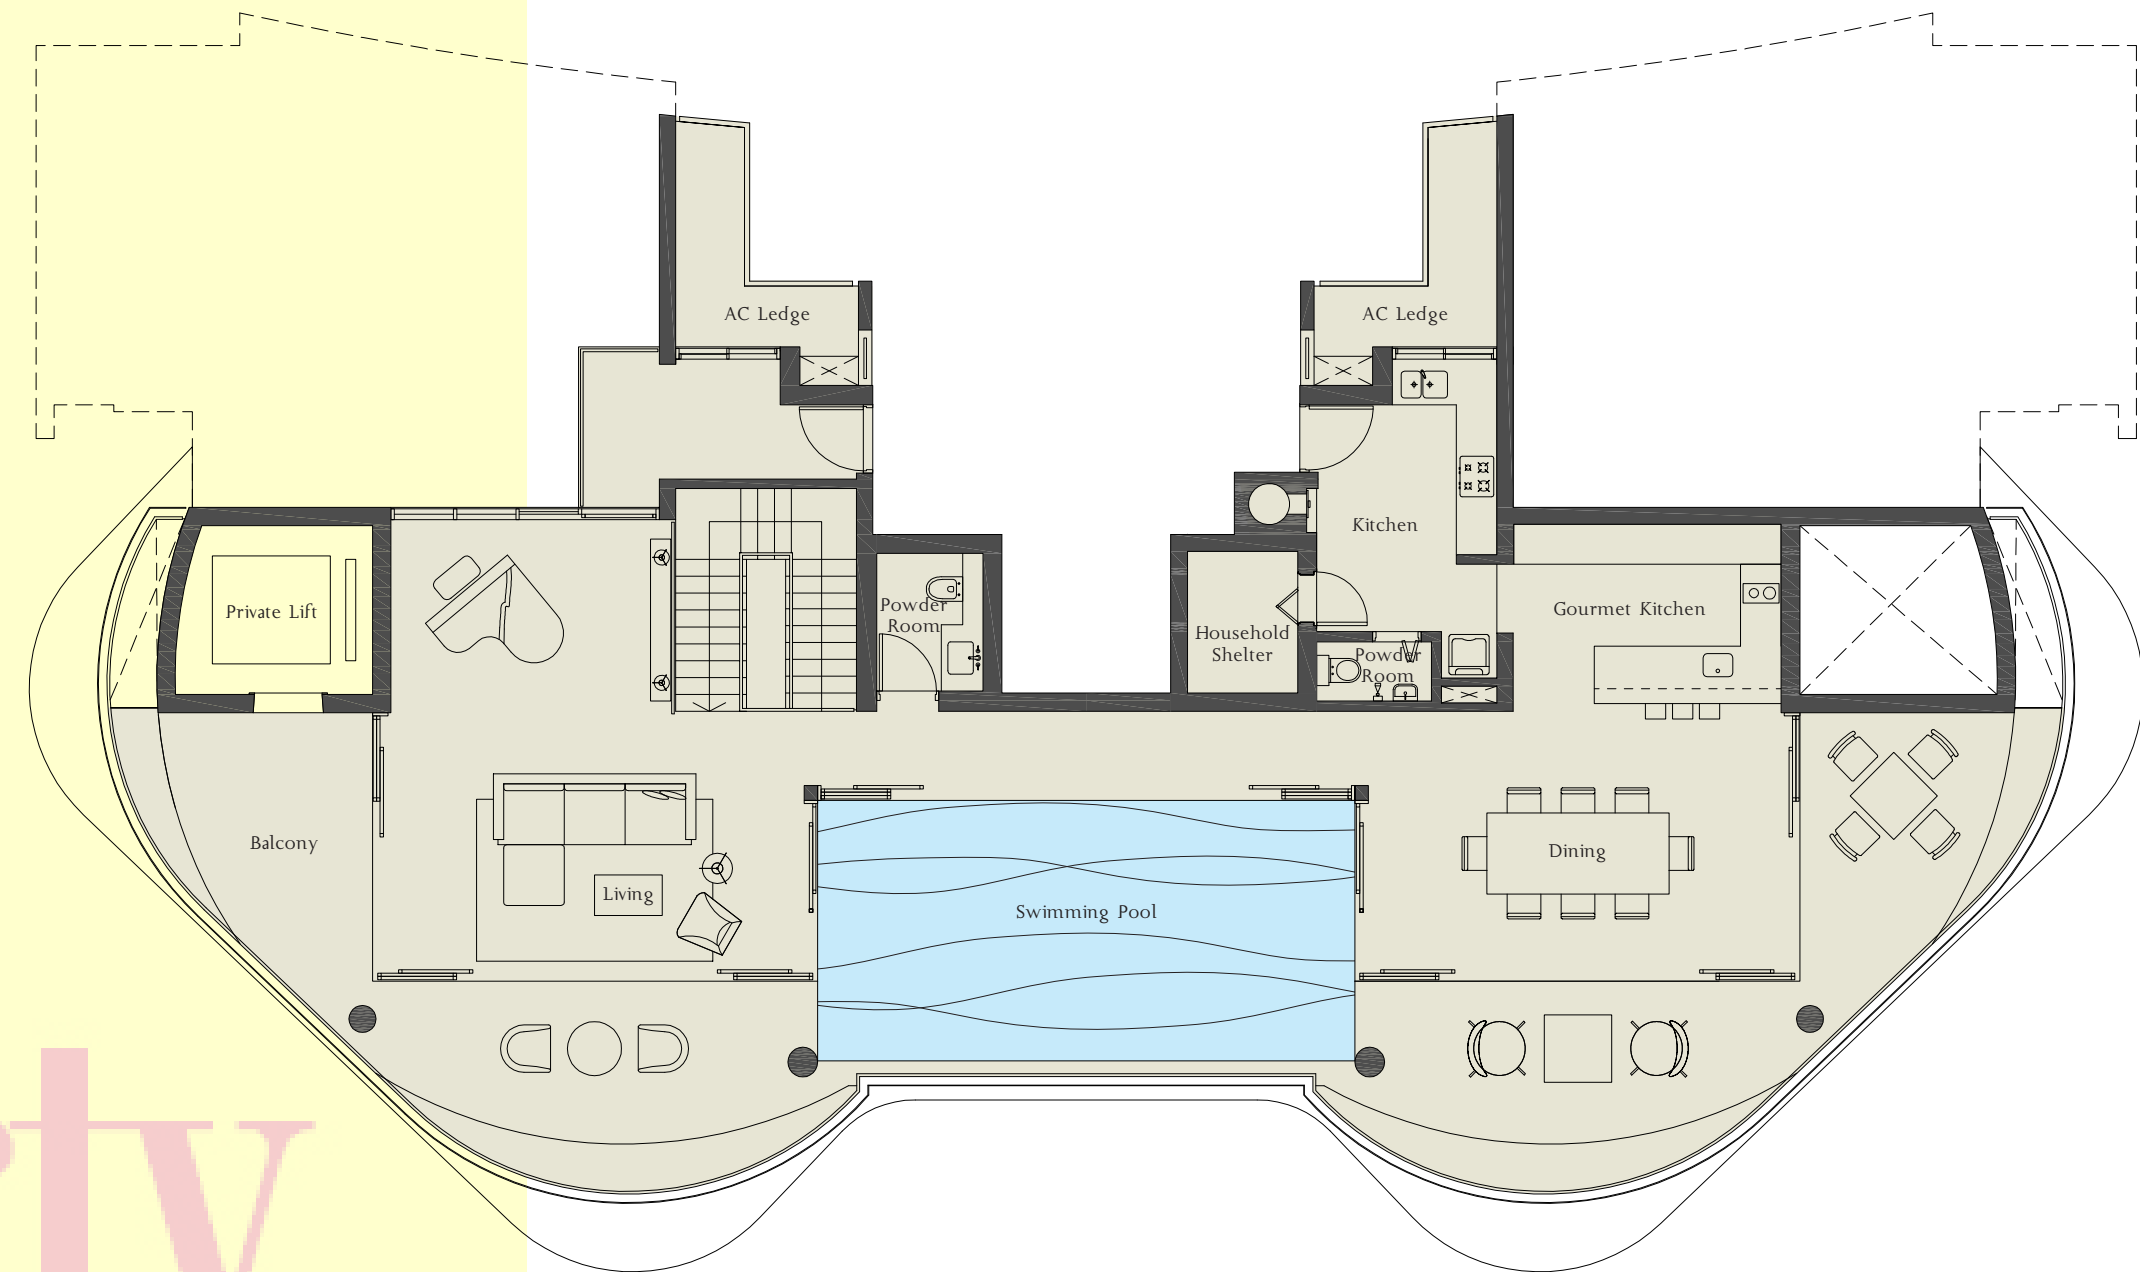

Penthouse 2 Lower Level | 23rd Storey
 Total 521 sq m | 5608 sq ft

Penthouse 2 Upper Level | 24th Storey

The
Property
 collection.com